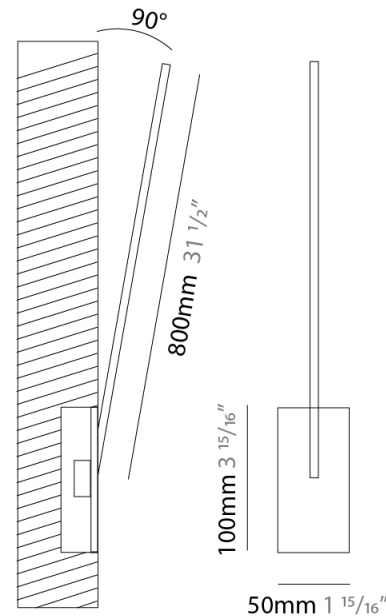

PROJECT	_____
TYPE	_____
SPECIFIER	_____
QUANTITY	_____
DATE	_____

SPILLO 1 ROD RECESSED

D46018- _____ - _____
base number   Color   Finish
                          Temperature   Options

1. To build a product code in our configurator select the specify button on the base model # product page
2. To build a manual product code on this datasheet choose from the options listed below in blue font and add the suffix to the base model #

GENERAL

Series: Spillo
Subseries: Spillo 1 Rod
Brand: Icone
Division: Design
Mounting Type: Recessed
Mounting Location: Wall
Subcategory: Ambient

PHYSICAL

Shape: Rectangle
Width (mm): 50
Width (in): 1 ¹⁵/₁₆
Height (mm): 800
Height (in): 31 ¹/₂
Light Distribution: Adjustable
Fixture Finish: WHI / BLK / CHR / BGD
Fixture Material: Brass

ELECTRICAL

Lamp Type: LED
Total Output Wattage (W): 10.56
Dimming: 0-10V Dimming
Driver Included: No
Driver Location: Remote
Driver Type: Constant Voltage - 120Vac
Driver Class: Class 2
Input Voltage (V): 120
Output Voltage (V): 12
Upon Request: (Not included, see components) 0-10Vdc dimming / 277Vac

LED

Color Temperature (°K): 2700 / 3000
Nominal Lumen (lm): 880
CRI: >90 CRI
Lamp Life (hrs): 50000

OPTICAL

Adjustability: Tilt 120°

RATINGS AND CERTIFICATIONS

Certified By: Certified for North American Standards
IP rating: IP20