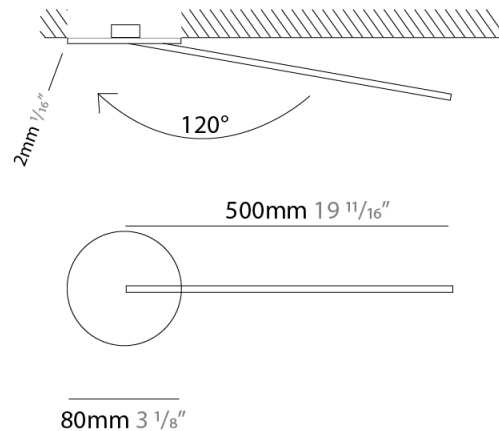

GENERAL

Series: Spillo
 Subseries: Spillo 1 Rod
 Brand: Icone
 Division: Design
 Mounting Type: Recessed
 Mounting Location: Wall
 Subcategory: Ambient

PHYSICAL

Shape: Rectangle
 Width (mm): 50
 Width (in): 1 15/16
 Height (mm): 400
 Height (in): 15 3/4
 Light Distribution: Adjustable
 Fixture Finish: WHI / BLK / CHR / BGD
 Fixture Material: Brass

GENERAL

Series: Spillo
 Subseries: Spillo 1 Rod
 Brand: Icone
 Division: Design
 Mounting Type: Recessed
 Mounting Location: Wall
 Subcategory: Ambient

PHYSICAL

Shape: Rectangle
 Width (mm): 50
 Width (in): 1 15/16
 Height (mm): 500
 Height (in): 19 11/16
 Light Distribution: Adjustable
 Fixture Finish: WHI / BLK / CHR / BGD
 Fixture Material: Brass

GENERAL

Series: Spillo
 Subseries: Spillo 1 Rod
 Brand: Icone
 Division: Design
 Mounting Type: Recessed
 Mounting Location: Wall
 Subcategory: Ambient

PHYSICAL

Shape: Rectangle
 Width (mm): 50
 Width (in): 1 ¹⁵/₁₆
 Height (mm): 500
 Height (in): 19 ¹¹/₁₆
 Light Distribution: Adjustable
 Fixture Finish: WHI / BLK / CHR / BGD
 Fixture Material: Brass

LED

Color Temperature (°K): 2700 / 3000
 Nominal Lumen (lm): 550
 CRI: >90 CRI
 Lamp Life (hrs): 50000

OPTICAL

Adjustability: Tilt 120°

RATINGS AND CERTIFICATIONS

Certified By: Certified for North American Standards
 IP rating: IP20