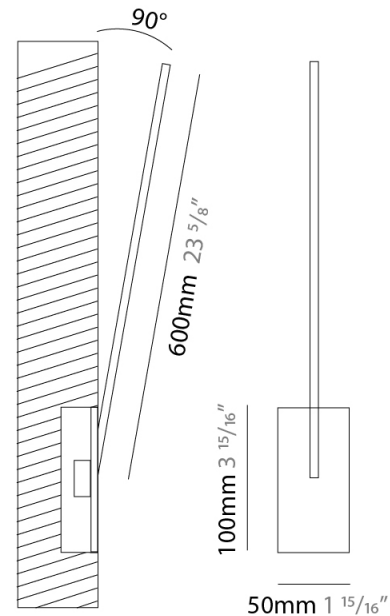

PROJECT	_____
TYPE	_____
SPECIFIER	_____
QUANTITY	_____
DATE	_____

SPILLO 1 ROD RECESSED

D46016- _____ - _____
base number   Color   Finish
                            Temperature   Options

1. To build a product code in our configurator select the specify button on the base model # product page
2. To build a manual product code on this datasheet choose from the options listed below in blue font and add the suffix to the base model #

GENERAL

Series: Spillo
Subseries: Spillo 1 Rod
Brand: Icone
Division: Design
Mounting Type: Recessed
Mounting Location: Wall
Subcategory: Ambient

PHYSICAL

Shape: Rectangle
Width (mm): 50
Width (in): 1 ¹⁵/₁₆
Height (mm): 600
Height (in): 23 ⁵/₈
Light Distribution: Adjustable
Fixture Finish: WHI / BLK / CHR / BGD
Fixture Material: Brass

ELECTRICAL

Lamp Type: LED
Total Output Wattage (W): 7.92
Dimming: 0-10V Dimming
Driver Included: No
Driver Location: Remote
Driver Type: Constant Voltage - 120Vac
Driver Class: Class 2
Input Voltage (V): 120
Output Voltage (V): 12
Upon Request: (Not included, see components) 0-10Vdc dimming / 277Vac

LED

Color Temperature (°K): 2700 / 3000
Nominal Lumen (lm): 660
CRI: >90 CRI
Lamp Life (hrs): 50000

OPTICAL

Adjustability: Tilt 120°

RATINGS AND CERTIFICATIONS

Certified By: Certified for North American Standards
IP rating: IP20