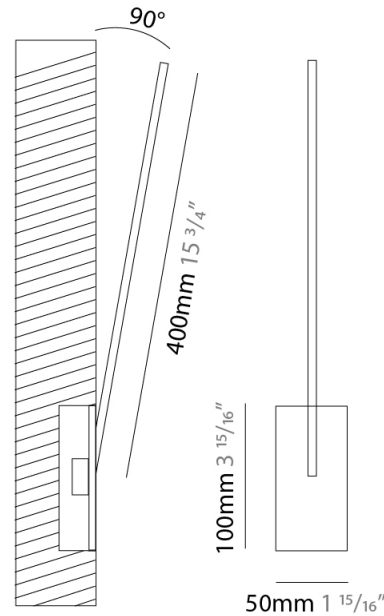

PROJECT	_____
TYPE	_____
SPECIFIER	_____
QUANTITY	_____
DATE	_____

SPILLO 1 ROD RECESSED

D46014- _____ - _____
base number   Color   Finish
                                 Temperature   Options

1. To build a product code in our configurator select the specify button on the base model # product page
2. To build a manual product code on this datasheet choose from the options listed below in blue font and add the suffix to the base model #

GENERAL

Series: Spillo
Subseries: Spillo 1 Rod
Brand: Icone
Division: Design
Mounting Type: Recessed
Mounting Location: Wall
Subcategory: Ambient

PHYSICAL

Shape: Rectangle
Width (mm): 50
Width (in): 1 15/16
Height (mm): 400
Height (in): 15 3/4
Light Distribution: Adjustable
Fixture Finish: WHI / BLK / CHR / BGD
Fixture Material: Brass

ELECTRICAL

Lamp Type: LED
Total Output Wattage (W): 4.8
Dimming: 0-10V Dimming
Driver Included: No
Driver Location: Remote
Driver Type: Constant Voltage - 120Vac
Driver Class: Class 2
Input Voltage (V): 120
Output Voltage (V): 12
Upon Request: (Not included, see components) 0-10Vdc dimming / 277Vac

LED

Color Temperature (°K): 2700 / 3000
Nominal Lumen (lm): 440
CRI: >90 CRI
Lamp Life (hrs): 50000

OPTICAL

Adjustability: Tilt 120°

RATINGS AND CERTIFICATIONS

Certified By: Certified for North American Standards
IP rating: IP20