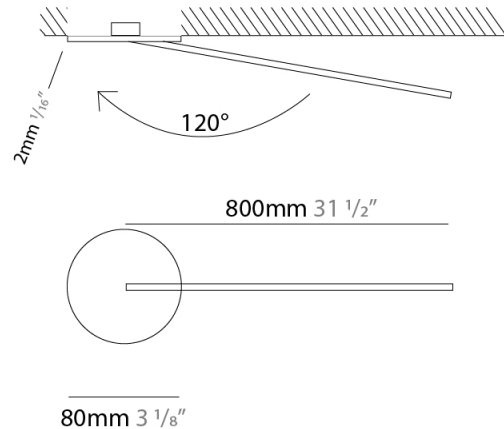

PROJECT	_____
TYPE	_____
SPECIFIER	_____
QUANTITY	_____
DATE	_____

SPILLO 1 ROD RECESSED

D46025- _____ - _____
base number   Color   Finish
                         Temperature   Options

1. To build a product code in our configurator select the specify button on the base model # product page
2. To build a manual product code on this datasheet choose from the options listed below in blue font and add the suffix to the base model #

GENERAL

Series: Spillo
Subseries: Spillo 1 Rod
Brand: Icone
Division: Design
Mounting Type: Recessed
Mounting Location: Wall
Subcategory: Ambient

PHYSICAL

Shape: Rectangle
Width (mm): 50
Width (in): 1 ¹⁵/₁₆
Height (mm): 800
Height (in): 31 1/2
Light Distribution: Adjustable
Fixture Finish: WHI / BLK / CHR / BGD
Fixture Material: Brass

ELECTRICAL

Lamp Type: LED
Total Output Wattage (W): 10.56
Dimming: 0-10V Dimming
Driver Included: No
Driver Location: Remote
Driver Type: Constant Voltage - 120Vac
Driver Class: Class 2
Input Voltage (V): 120
Output Voltage (V): 12
Upon Request: (Not included, see components) 0-10Vdc dimming / 277Vac

LED

Color Temperature (°K): 2700 / 3000
Nominal Lumen (lm): 880
CRI: >90 CRI
Lamp Life (hrs): 50000

OPTICAL

Adjustability: Tilt 120°

RATINGS AND CERTIFICATIONS

Certified By: Certified for North American Standards
IP rating: IP20