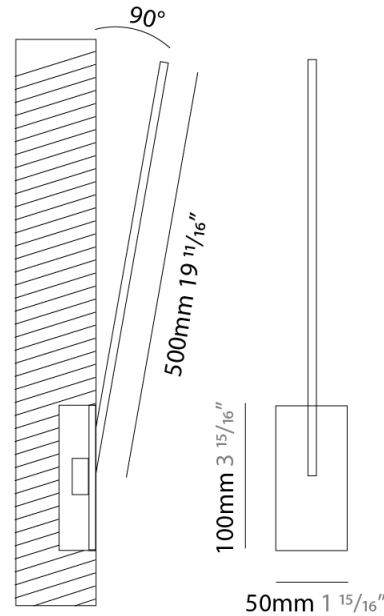

PROJECT	_____
TYPE	_____
SPECIFIER	_____
QUANTITY	_____
DATE	_____

SPILLO 1 ROD RECESSED

D46015- _____ - _____
base number   Color   Finish
                         Temperature   Options

1. To build a product code in our configurator select the specify button on the base model # product page
2. To build a manual product code on this datasheet choose from the options listed below in blue font and add the suffix to the base model #

GENERAL

Series: Spillo
Subseries: Spillo 1 Rod
Brand: Icone
Division: Design
Mounting Type: Recessed
Mounting Location: Wall
Subcategory: Ambient

PHYSICAL

Shape: Rectangle
Width (mm): 50
Width (in): 1 15/16
Height (mm): 500
Height (in): 19 11/16
Light Distribution: Adjustable
Fixture Finish: WHI / BLK / CHR / BGD
Fixture Material: Brass

ELECTRICAL

Lamp Type: LED
Total Output Wattage (W): 6.6
Dimming: 0-10V Dimming
Driver Included: No
Driver Location: Remote
Driver Type: Constant Voltage - 120Vac
Driver Class: Class 2
Input Voltage (V): 120
Output Voltage (V): 12
Upon Request: (Not included, see components) 0-10Vdc dimming / 277Vac

LED

Color Temperature (°K): 2700 / 3000
Nominal Lumen (lm): 550
CRI: >90 CRI
Lamp Life (hrs): 50000

OPTICAL

Adjustability: Tilt 120°

RATINGS AND CERTIFICATIONS

Certified By: Certified for North American Standards
IP rating: IP20